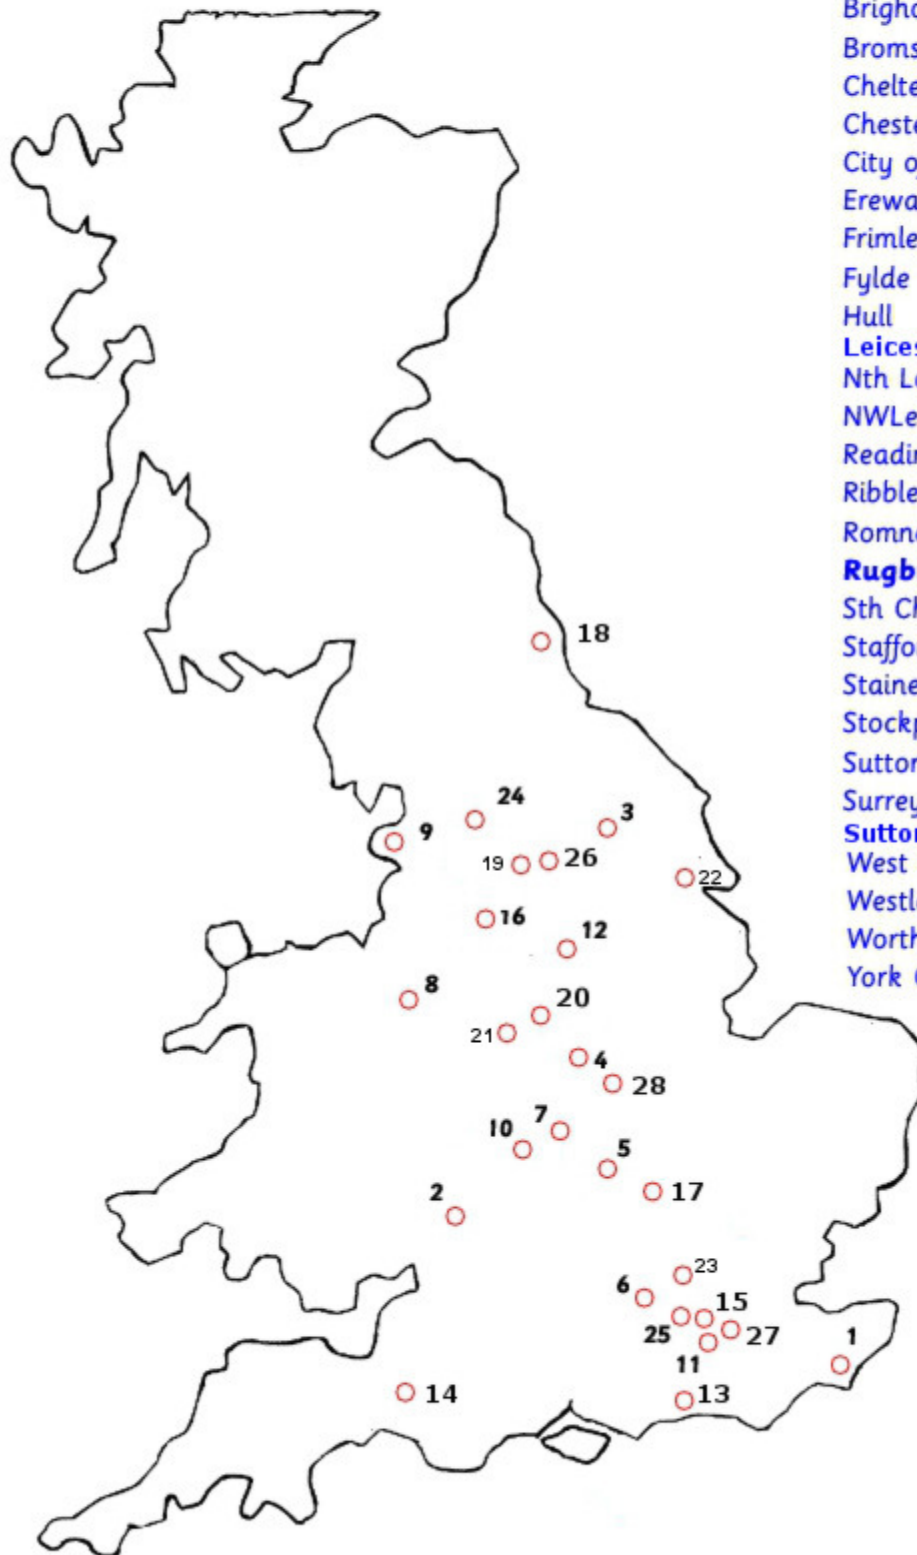

# The National 2½" Gauge Association

## 2018 RALLY & GTG

### LOCATION DETAILS

Bedford MES	17
Brighthouse & Halifax	19
Bromsgrove	10
Cheltenham	2
Chesterfield	12
City of Sunderland	18
Erewash Valley	20
Frimley & Ascot	25
Fylde	9
Hull	22
Leicester SME	28
Nth London	23
NWLeics (Coalville)	4
Reading	6
Ribble Valley	24
Romney Marsh	1
<b>Rugby</b>	<b>5</b>
Sth Cheshire	8
Stafford	21
Staines	15
Stockport	16
Sutton Coldfield	7
Surrey	11
<b>Sutton MEC</b>	<b>27</b>
West Riding (Tingley)	26
Westlands (Yeovil)	14
Worthing	13
York City	3